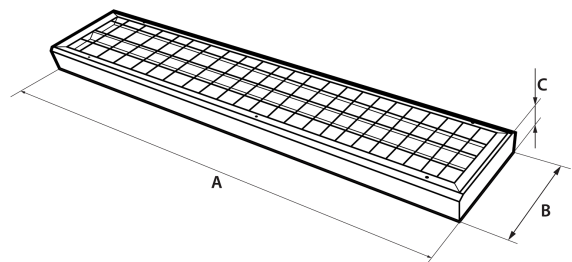

DIMENSIONS

ON REQUEST

CCT 2700K, 3500K, 5700K, 6500K
CRI > 90Ra
Customized power
Customized cable
Connectors Gesis GST, RST
Suspension rope kit (Y type)
Customized RAL color
Emergency source 1 hr/3 hrs