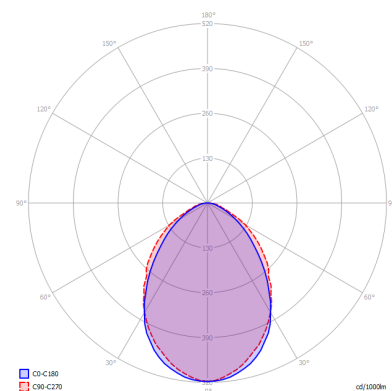

POLAR DIAGRAM