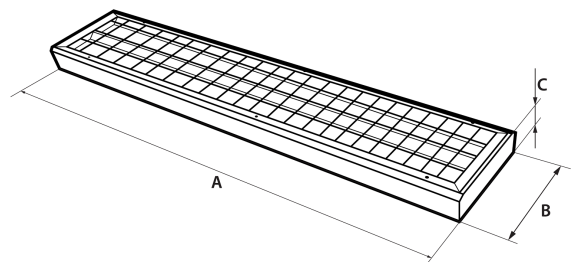

DIMENSIONS

ON REQUEST

CCT 2700K, 3500K, 5700K, 6500K
CRI > 90Ra
Customized power
Customized cable
Connectors Gesis GST, RST
Suspension rope kit (Y type)
Customized RAL color
Emergency source 1 hr/3 hrs