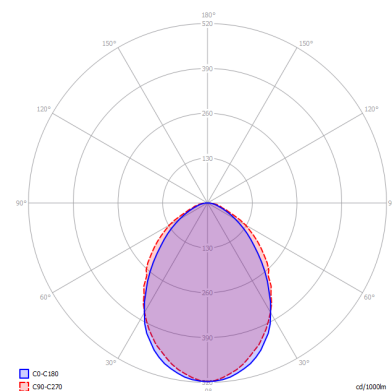

## OPTICAL FEATURES

Lamp luminous flux	11600 lm
Luminous efficiency	97 lm/W
Color temperature	3K / 4K / 5K
Color rendering index	80+
Chromaticity tolerance	3 step MacAdam
Viewing angle	-
Unified glare rating	19.7/21.1
Luminance @65° < 3000 cd/m <sup>2</sup>	-
LED lifespan	L80B20 = 110 000 hod.

## MECHANICAL FEATURES

Dimensions	1262 x 458 x 90 mm
Weight	8.2 kg
Operating temperature	- 25 ~ + 25 °C
Protection class	IP 40
Body material	lakovaný Fe plech
Reflector material	Fe
Diffuser material	PMMA
Mounting method	přisazená nebo závěsná

## POLAR DIAGRAM

## DIMENSIONS