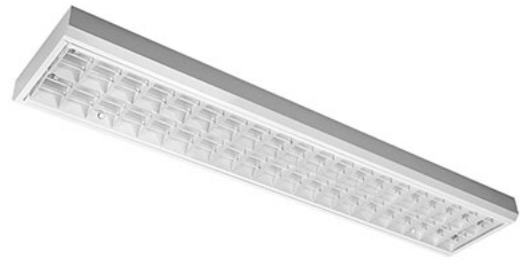

# PB SPORT

Ordering code:: VML 3120 PB SPORT DALI

## OPTICAL FEATURES

Lamp luminous flux	11600 lm
Luminous efficiency	97 lm/W
Color temperature	3K / 4K / 5K
Color rendering index	80+
Chromaticity tolerance	3 step MacAdam
Viewing angle	-
Unified glare rating	19.7/21.1
Luminance @65° < 3000 cd/m <sup>2</sup>	-
LED lifespan	L80B20 = 110 000 hod.

## MECHANICAL FEATURES

Dimensions	1262 x 458 x 90 mm
Weight	8.2 kg
Operating temperature	- 25 ~ + 25 °C
Protection class	IP 40
Body material	lakovaný Fe plech
Reflector material	Fe
Diffuser material	PMMA
Mounting method	přisazená nebo závěsná