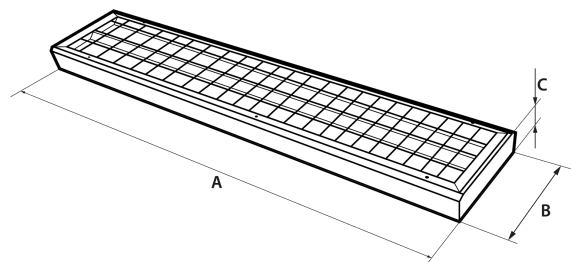

## OPTICAL FEATURES

Lamp luminous flux	11600 lm
Luminous efficiency	97 lm/W
Color temperature	3K / 4K / 5K
Color rendering index	80+
Chromaticity tolerance	3 step MacAdam
Viewing angle	-
Unified glare rating	19.7/21.1
Luminance @65° < 3000 cd/m <sup>2</sup>	-
LED lifespan	L80B20 = 110 000 hod.

## MECHANICAL FEATURES

Dimensions	1262 x 458 x 90 mm
Weight	8.2 kg
Operating temperature	- 25 ~ + 25 °C
Protection class	IP 40
Body material	lakovaný Fe plech
Reflector material	Fe
Diffuser material	PMMA
Mounting method	přisazená nebo závěsná

## DIMENSIONS