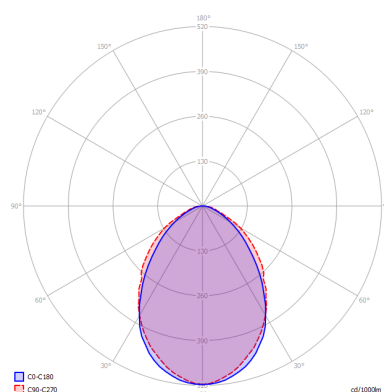

## OPTICAL FEATURES

Lamp luminous flux	9760 lm
Luminous efficiency	89 lm/W
Color temperature	3K / 4K / 5K
Color rendering index	80+
Chromaticity tolerance	3 step MacAdam
Viewing angle	-
Unified glare rating	20.4/21.8
Luminance @65° < 3000 cd/m <sup>2</sup>	-
LED lifespan	L80B20 = 110 000 hod.

## MECHANICAL FEATURES

Dimensions	1562 x 265 x 90 mm
Weight	7.1 kg
Operating temperature	- 25 ~ + 25 °C
Protection class	IP 40
Body material	lakovaný Fe plech
Reflector material	Fe
Diffuser material	PMMA
Mounting method	přisazená nebo závěsná

## POLAR DIAGRAM

## DIMENSIONS