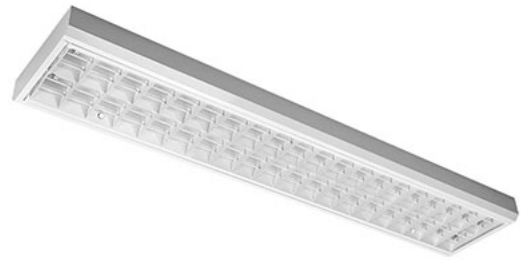

# PB SPORT

Ordering code:: VML 4140 PB SPORT DALI

## OPTICAL FEATURES

Lamp luminous flux	13300 lm
Luminous efficiency	95 lm/W
Color temperature	3K / 4K / 5K
Color rendering index	80+
Chromaticity tolerance	3 step MacAdam
Viewing angle	-
Unified glare rating	18.6/20.6
Luminance @65° < 3000 cd/m <sup>2</sup>	-
LED lifespan	L80B20 = 110 000 hod.

## MECHANICAL FEATURES

Dimensions	1562 x 458 x 90 mm
Weight	10.7 kg
Operating temperature	- 25 ~ + 25 °C
Protection class	IP 40
Body material	lakovaný Fe plech
Reflector material	Fe
Diffuser material	PMMA
Mounting method	přisazená nebo závěsná