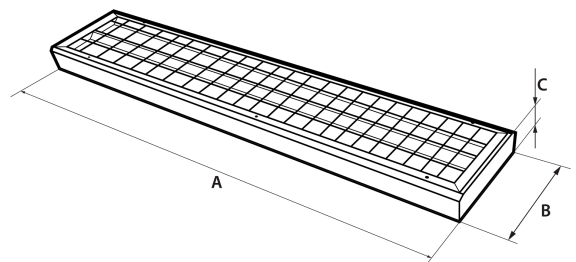

## OPTICAL FEATURES

Lamp luminous flux	13300 lm
Luminous efficiency	95 lm/W
Color temperature	3K / 4K / 5K
Color rendering index	80+
Chromaticity tolerance	3 step MacAdam
Viewing angle	-
Unified glare rating	18.6/20.6
Luminance @65° < 3000 cd/m <sup>2</sup>	-
LED lifespan	L80B20 = 110 000 hod.

## MECHANICAL FEATURES

Dimensions	1562 x 458 x 90 mm
Weight	10.7 kg
Operating temperature	- 25 ~ + 25 °C
Protection class	IP 40
Body material	lakovaný Fe plech
Reflector material	Fe
Diffuser material	PMMA
Mounting method	přisazená nebo závěsná

## DIMENSIONS