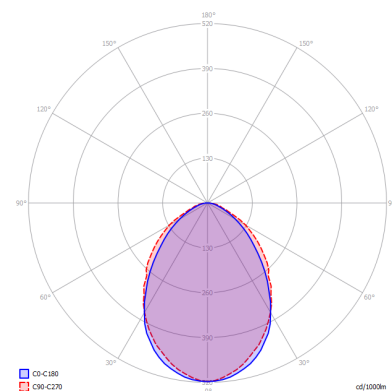

## OPTICAL FEATURES

Lamp luminous flux	13300 lm
Luminous efficiency	95 lm/W
Color temperature	3K / 4K / 5K
Color rendering index	80+
Chromaticity tolerance	3 step MacAdam
Viewing angle	-
Unified glare rating	18.6/20.6
Luminance @65° < 3000 cd/m <sup>2</sup>	-
LED lifespan	L80B20 = 110 000 hod.

## MECHANICAL FEATURES

Dimensions	1562 x 458 x 90 mm
Weight	10.7 kg
Operating temperature	- 25 ~ + 25 °C
Protection class	IP 40
Body material	lakovaný Fe plech
Reflector material	Fe
Diffuser material	PMMA
Mounting method	přisazená nebo závěsná

## POLAR DIAGRAM

## DIMENSIONS