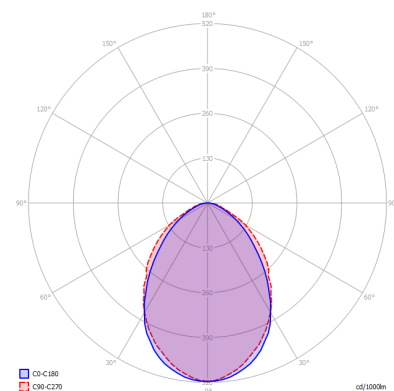

POLAR DIAGRAM