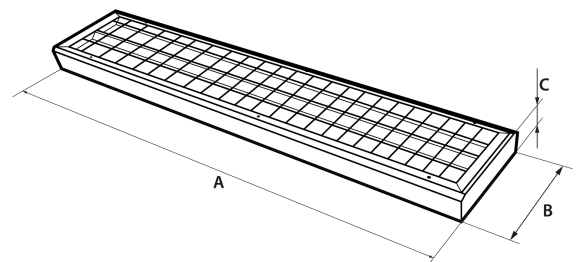

DIMENSIONS

ON REQUEST

CCT 2700K, 3500K, 5700K, 6500K
CRI > 90Ra
Customized power
Customized cable
Connectors Gesis GST, RST
Suspension rope kit (Y type)
Customized RAL color
Emergency source 1 hr/3 hrs