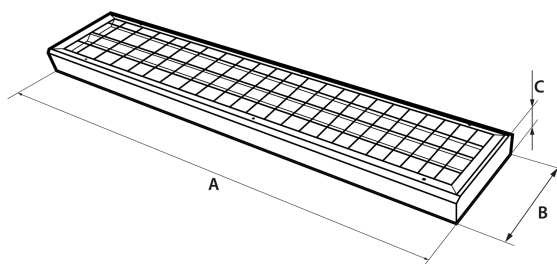

DIMENSIONS

ON REQUEST

CCT 2700K, 3500K, 5700K, 6500K
CRI > 90Ra
Customized power
Customized cable
Connectors Gesis GST, RST
Suspension rope kit (Y type)
Customized RAL color
Emergency source 1 hr/3 hrs