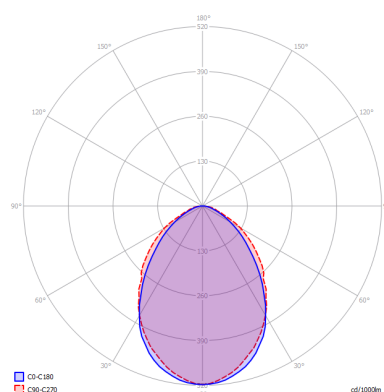

POLAR DIAGRAM