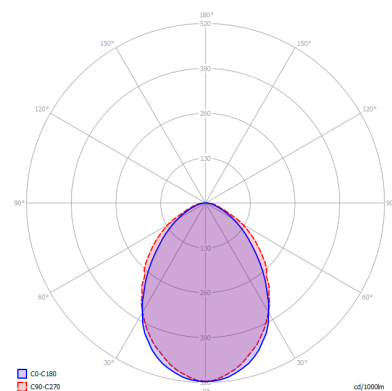

POLAR DIAGRAM