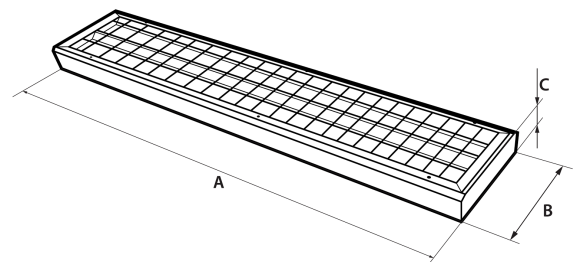

DIMENSIONS

ON REQUEST

- CCT 2700K, 3500K, 5700K, 6500K
- CRI > 90Ra
- Customized power
- Customized cable
- Connectors Gesis GST, RST
- Suspension rope kit (Y type)
- Customized RAL color
- Emergency source 1 hr/3 hrs