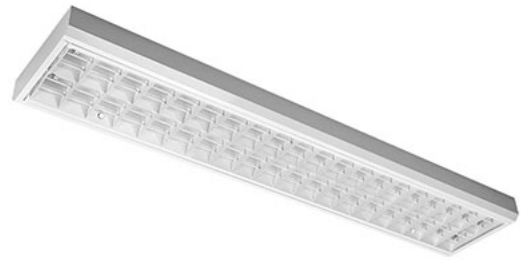

PB SPORT

Ordering code:: VML 4160 PB SPORT

ELECTRICAL FEATURES	
Wattage	160 W
Supply voltage	198 - 264 VAC / 190 - 280 VDC
Power factor	0.98
Total harmonic distortion	<10
IEC Protection Class	I
Energy class	A+
Dimming	-
Qty. per MCB C 16A	30 pcs
LED driver lifespan	100 000 hod. @ $t_c=65^\circ$

OPTICAL FEATURES	
Lamp luminous flux	14790 lm
Luminous efficiency	92 lm/W
Color temperature	3K / 4K / 5K
Color rendering index	80+
Chromaticity tolerance	3 step MacAdam
Viewing angle	-
Unified glare rating	18.9/20.3
Luminance @65° < 3000 cd/m ²	-
LED lifespan	L80B20 = 110 000 hod.

MECHANICAL FEATURES	
Dimensions	1562 x 458 x 90 mm
Weight	7.1 kg
Operating temperature	- 25 ~ + 25 °C
Protection class	IP 40
Body material	lakovaný Fe plech
Reflector material	Fe
Diffuser material	PMMA
Mounting method	přisazená nebo závěsná