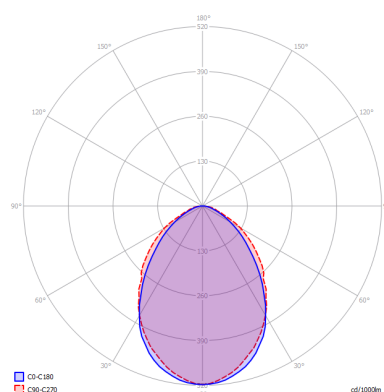

## OPTICAL FEATURES

Lamp luminous flux	16580 lm
Luminous efficiency	92 lm/W
Color temperature	3K / 4K / 5K
Color rendering index	80+
Chromaticity tolerance	3 step MacAdam
Viewing angle	-
Unified glare rating	19.5/20.8
Luminance @65° < 3000 cd/m <sup>2</sup>	-
LED lifespan	L80B20 = 110 000 hod.

## MECHANICAL FEATURES

Dimensions	1562 x 458 x 90 mm
Weight	7.1 kg
Operating temperature	- 25 ~ + 25 °C
Protection class	IP 40
Body material	lakovaný Fe plech
Reflector material	Fe
Diffuser material	PMMA
Mounting method	přisazená nebo závěsná

## POLAR DIAGRAM

## DIMENSIONS