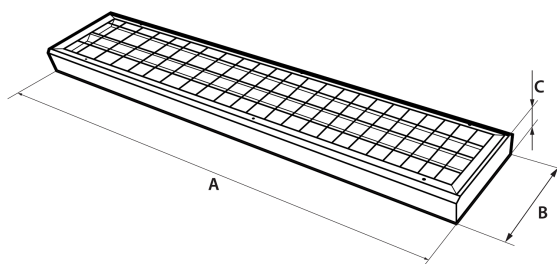

## OPTICAL FEATURES

Lamp luminous flux	10930 lm
Luminous efficiency	87 lm/W
Color temperature	3K / 4K / 5K
Color rendering index	80+
Chromaticity tolerance	3 step MacAdam
Viewing angle	-
Unified glare rating	20.7/22.1
Luminance @65° < 3000 cd/m <sup>2</sup>	-
LED lifespan	L80B20 = 110 000 hod.

## MECHANICAL FEATURES

Dimensions	1562 x 265 x 90 mm
Weight	7.1 kg
Operating temperature	- 25 ~ + 25 °C
Protection class	IP 40
Body material	lakovaný Fe plech
Reflector material	Fe
Diffuser material	PMMA
Mounting method	přisazená nebo závěsná

## DIMENSIONS