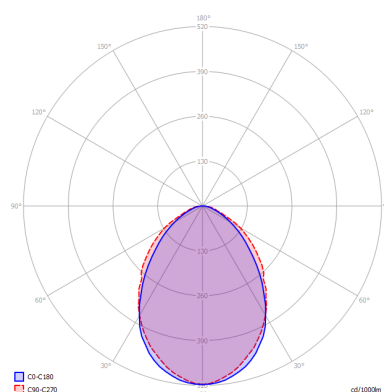

## OPTICAL FEATURES

Lamp luminous flux	10930 lm
Luminous efficiency	87 lm/W
Color temperature	3K / 4K / 5K
Color rendering index	80+
Chromaticity tolerance	3 step MacAdam
Viewing angle	-
Unified glare rating	20.7/22.1
Luminance @65° < 3000 cd/m <sup>2</sup>	-
LED lifespan	L80B20 = 110 000 hod.

## MECHANICAL FEATURES

Dimensions	1562 x 265 x 90 mm
Weight	7.1 kg
Operating temperature	- 25 ~ + 25 °C
Protection class	IP 40
Body material	lakovaný Fe plech
Reflector material	Fe
Diffuser material	PMMA
Mounting method	přisazená nebo závěsná

## POLAR DIAGRAM

## DIMENSIONS