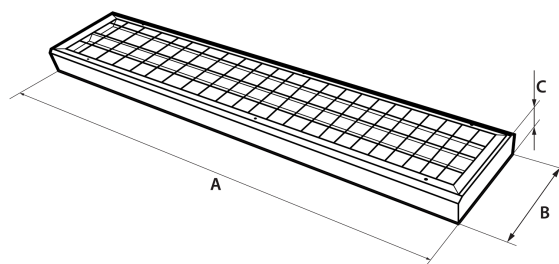

DIMENSIONS

ON REQUEST

CCT 2700K, 3500K, 5700K, 6500K
CRI > 90Ra
Customized power
Customized cable
Connectors Gesis GST, RST
Suspension rope kit (Y type)
Customized RAL color
Emergency source 1 hr/3 hrs